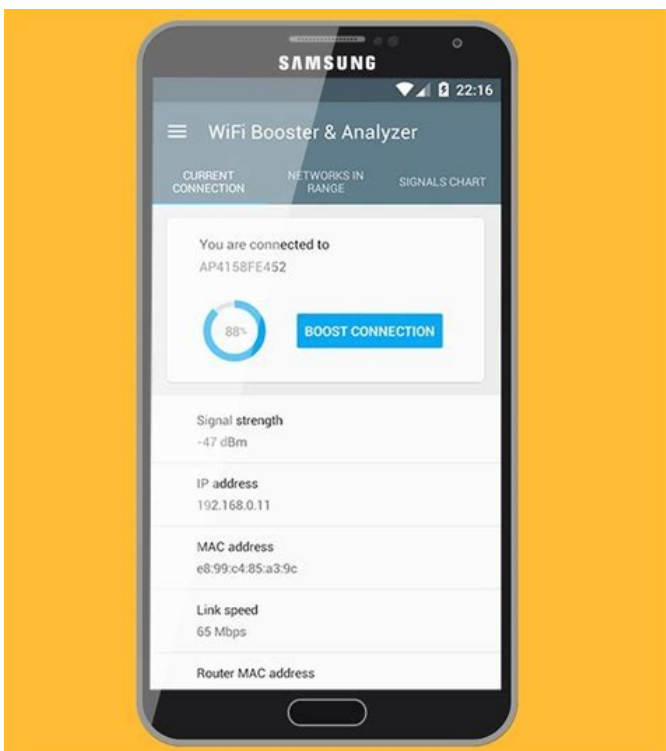

# Wifi network signal booster apk