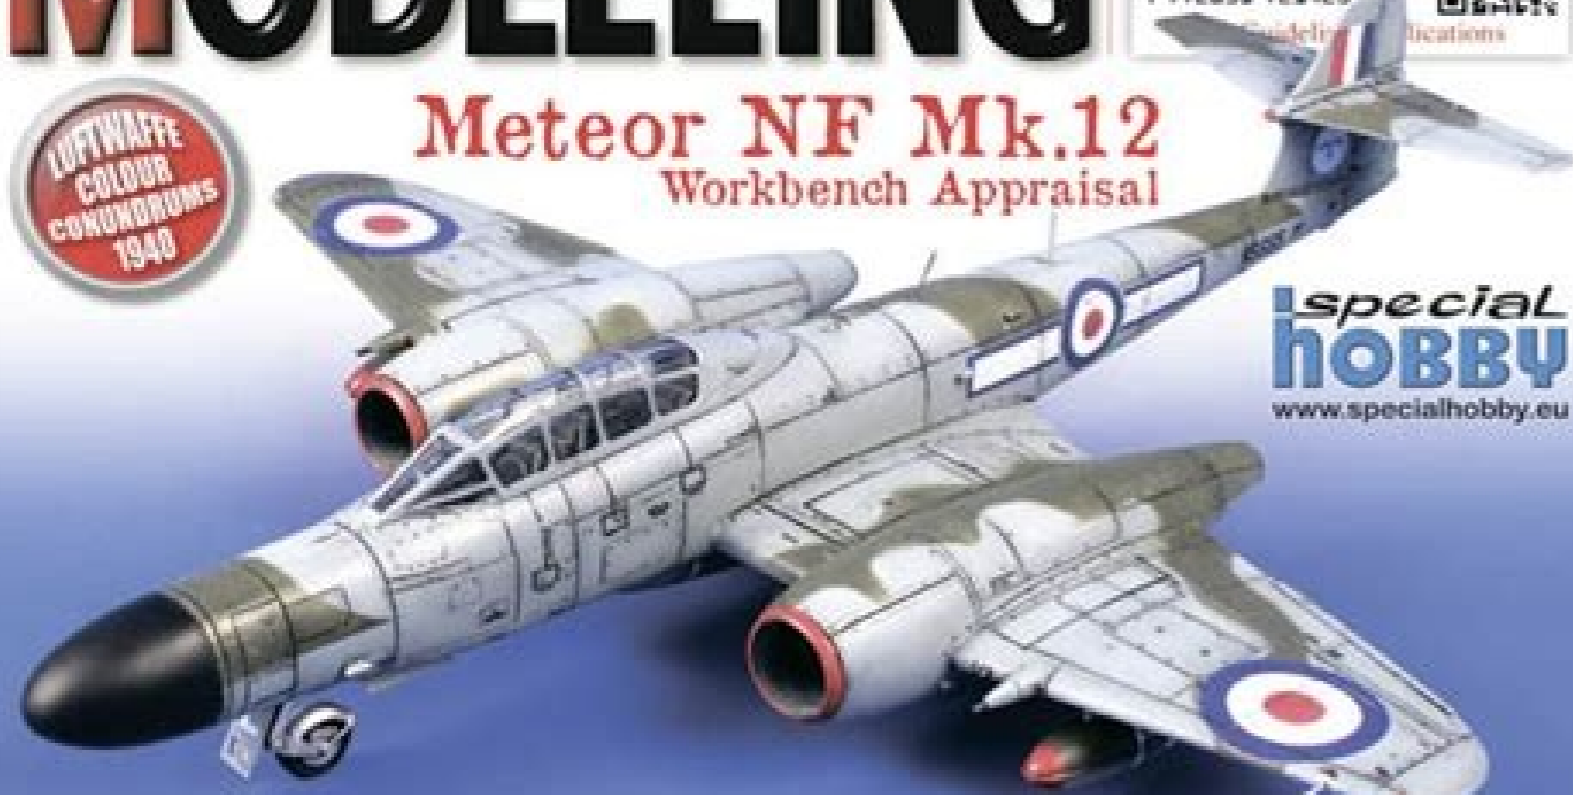

Model Publications

LUFTWAFFE COLOUR CONCORDANCE 1940

Meteor NF Mk.12

Workbench Appraisal

special HOBBY
www.specialhobby.eu

- 'The Bravest Airman' Voss' Triplane Corrected Roden's Fokker F.I in 1/32
- PropsJet Yak-19 Prototype in 1/72
- Battle of Britain Movie Stars in 1/48
- Hannah's Flying Bomb - F-103B in 1/32
- S-64F Air-Crane Walkround and Modellers' Notes
- IPMS and SIG Updates, News, Reviews and More...